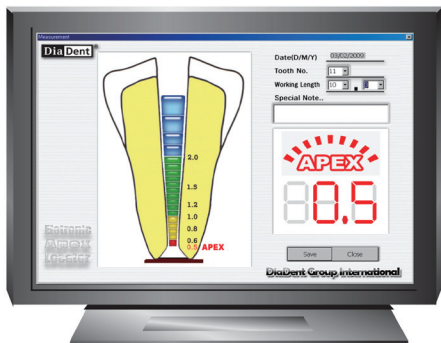

DiaDent®

www.diadent.com
1.877.342.3368

NEW!

NaviRoot™

ELECTRONIC APEX LOCATOR

- Remarkable accuracy and predictability
- Automatic calibration
- Large screen with digital and graphical feedback
- Connectable to PC and unit chair
- Ergonomic design ensures unit's stability
- Self diagnosis for system failure

ACCURACY. PREDICTABILITY. DESTINATION.