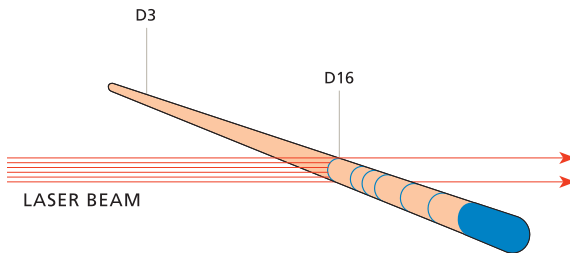

DiaDent Group International
 www.diadent.com | 1.877.342.3368
 LIKE us: www.facebook.com/diadent

NEW!

Dia-Pro W™ Gutta Percha & Paper Points

- New from DiaDent! Complements **WaveOne®** Files
- Patented inspection machine to check diameter accuracy
- One hand slide open package
- Smooth, rounded, and bullet shaped tips
- Readily conforms to shape of the canal
- Optimal apical seal

GP/PP REFERENCE GUIDE

IF YOU USE:	TRY:
Profile ISO® Rotary Files	Dia-ISO GT /Dia-ProISO GT
WaveOne® Files	Dia-Pro W (Small, Primary, Large) *NEW*
ProTaper® Files	Dia-Pro T (F1, F2, F3, F4, F5)
Twisted Files (TF)	Dia-T
Profile® Series 29® Files	Dia-PRO (o4, o6 Taper)
ProSystem GT® or ProFile GT® Files	Dia-System GTP (#20, #30, #40)
Profile GT® Hand Files	Dia-GTP
Shaping Files	Dia-FIT
Oversized for longer/animal canals	Dia-VET (35mm, 45mm, 60mm)
Auxiliary points for master cone technique	Feathered Tip (extra fine taper)
Cordless Obturation and Compaction System	Dia-Gun™ and Dia-Pen™