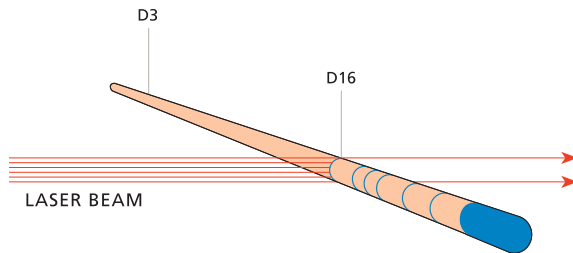

## Dia-Pro W™ Gutta Percha & Paper Points

- New from DiaDent! Complements **WaveOne<sup>®</sup> Files**
- Patented inspection machine to check diameter accuracy
- One hand slide open package
- Smooth, rounded, and bullet shaped tips
- Readily conforms to shape of the canal
- Optimal apical seal

### GP/PP REFERENCE GUIDE

IF YOU USE:	TRY:
Profile ISO <sup>®</sup> Rotary Files	Dia-ISO GT /Dia-ProISO GT
WaveOne <sup>®</sup> Files	Dia-Pro W (Small, Primary, Large) <b>*NEW*</b>
ProTaper <sup>®</sup> Files	Dia-Pro T (F1, F2, F3, F4, F5)
Twisted Files (TF)	Dia-T
Profile <sup>®</sup> Series 29 <sup>®</sup> Files	Dia-PRO (o4, o6 Taper)
ProSystem GT <sup>®</sup> or ProFile GT <sup>®</sup> Files	Dia-System GTP (#20, #30, #40)
Profile GT <sup>®</sup> Hand Files	Dia-GTP
Shaping Files	Dia-FIT
Oversized for longer/animal canals	Dia-VET (35mm, 45mm, 60mm)
Auxiliary points for master cone technique	Feathered Tip (extra fine taper)
Cordless Obturation and Compaction System	Dia-Gun <sup>™</sup> and Dia-Pen <sup>™</sup>