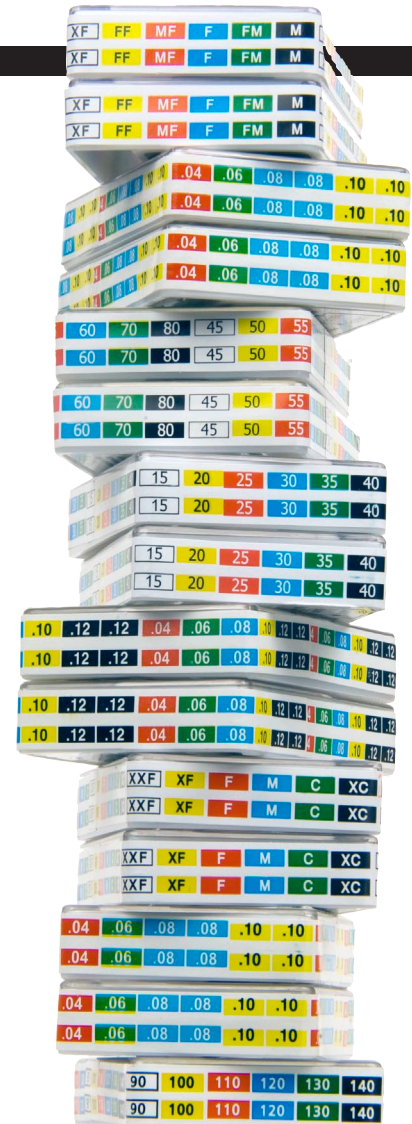

DiaDent Group International
 www.diadent.com | 1.877.342.3368
 LIKE us: www.facebook.com/diadent

NEW!

Dia-Pro W™ Gutta Percha & Paper Points

- New from DiaDent! Complements **WaveOne®** Files
- Patented inspection machine to check diameter accuracy
- One hand slide open package
- Smooth, rounded, and bullet shaped tips
- Readily conforms to shape of the canal
- Optimal apical seal

GP/PP REFERENCE GUIDE

IF YOU USE:	TRY:
Profile ISO® Rotary Files	Dia-ISO GT /Dia-ProISO GT
WaveOne® Files	Dia-Pro W (Small, Primary, Large) *NEW*
ProTaper® Files	Dia-Pro T (F1, F2, F3, F4, F5)
Twisted Files (TF)	Dia-T
Profile® Series 29® Files	Dia-PRO (o4, o6 Taper)
ProSystem GT® or ProFile GT® Files	Dia-System GTP (#20, #30, #40)
Profile GT® Hand Files	Dia-GTP
Shaping Files	Dia-FIT
Oversized for longer/animal canals	Dia-VET (35mm, 45mm, 60mm)
Auxiliary points for master cone technique	Feathered Tip (extra fine taper)
Cordless Obturation and Compaction System	Dia-Gun™ and Dia-Pen™